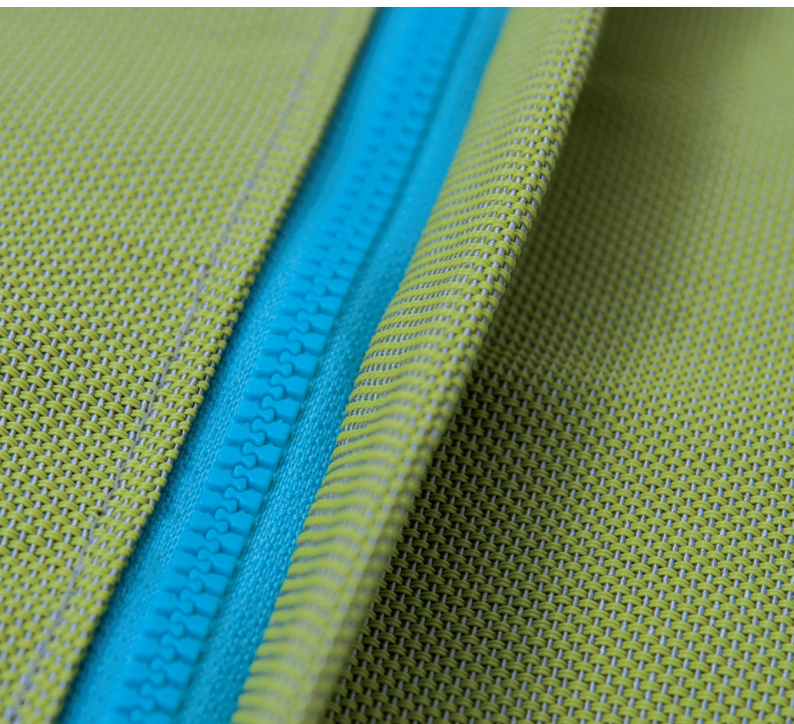

MARIE

Floor Cushion _

// **Grande cuscino sfoderabile**, leggerissimo ed impermeabile è sviluppato per l'utilizzo esterno. Il tessuto è completamente lavabile. Il riempimento, in micro palline in EPS, è completamente impermeabile.

// **Big floor cushion** with removable fabric for outdoor use, very light and waterproof. The fabric is fully washable. The EPS micro-sphere filling is fully waterproof.

MARIE

TESSUTO / FABRIC
 polivinile, poliestere, acetato /
 polyvinyl, polyester, acetate
 sfoderabile / removable cover

RIEMPIMENTO / FILL
 perle in EPS + chip polietilene /
 EPS beads + polyethylene chips

// COLORI TESSUTO / FABRIC COLORS

// SINGLE

// DOUBLE

// 100% SFODERABILE / 100% REMOVABLE COVER

// Marie è completamente sfoderabile.

// Marie is completely removable.

The filling is POLIFILL, a proprietary blend suitable for outdoor use, made with virgin polystyrene pearls and polyethylene chips.

All the products made with POLIFILL, adapting to the body, provide optimal comfort, are stable and high resiliency to be long lasting. POLIFILL is resistant to mold and bacteria. It does not absorb water.