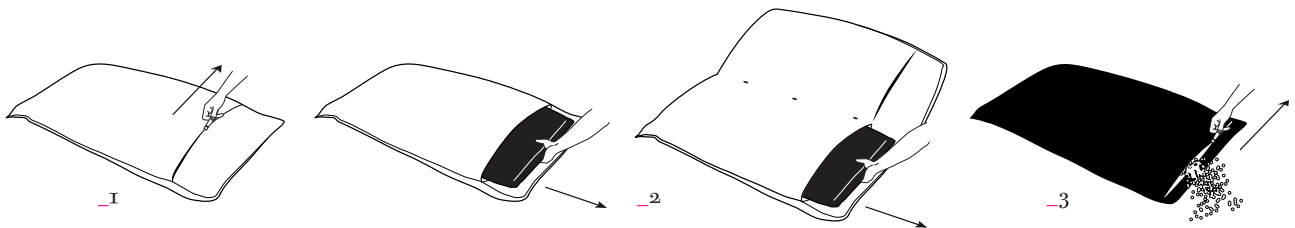

// **Big floor cushion** with removable fabric for outdoor use, very light and waterproof. The fabric is fully washable. The EPS micro-sphere filling is fully waterproof.

MARIE

TESSUTO / FABRIC
 polivinile, poliestere, acetato /
 polyvinyl, polyester, acetate
 sfoderabile / removable cover

RIEMPIMENTO / FILL
 perle in EPS + chip polietilene /
 EPS beads + polyethylene chips

// COLORI TESSUTO / FABRIC COLORS

// SINGLE

// DOUBLE

// 100% SFODERABILE / 100% REMOVABLE COVER

// Marie è completamente sfoderabile.