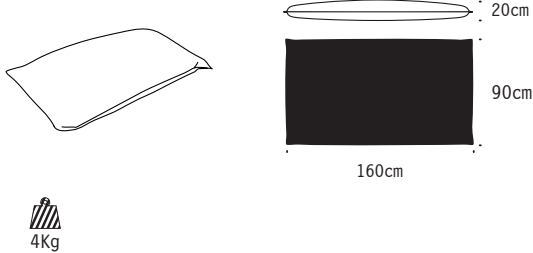

// COLORI TESSUTO / FABRIC COLORS

// SINGLE