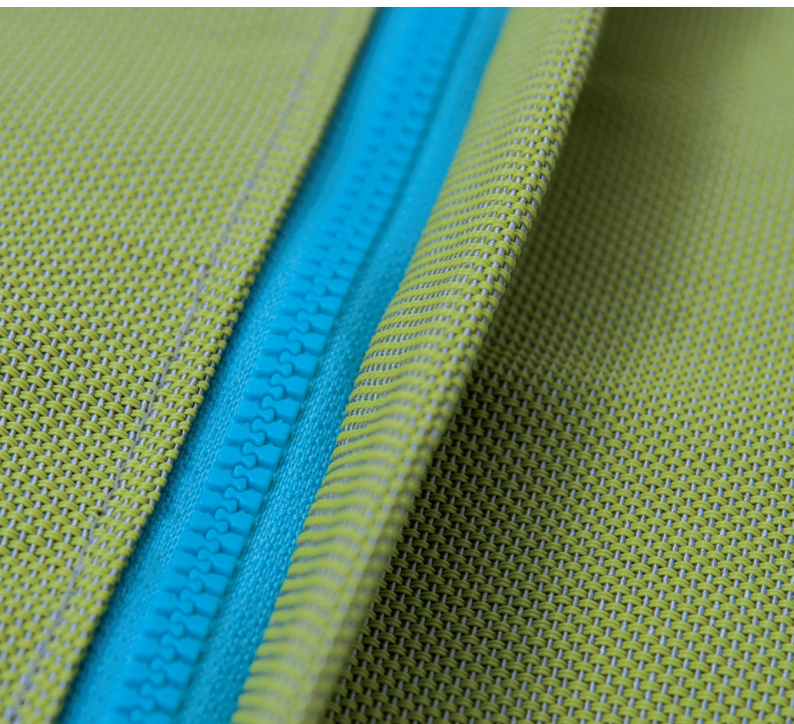

MARIE

Floor Cushion _

// **Grande cuscino sfoderabile**, leggerissimo ed impermeabile è sviluppato per l'utilizzo esterno. Il tessuto è completamente lavabile. Il riempimento, in micro palline in EPS, è completamente impermeabile.

// **Big floor cushion** with removable fabric for outdoor use, very light and waterproof. The fabric is fully washable. The EPS micro-sphere filling is fully waterproof.

MARIE

TESSUTO / FABRIC
 polivinile, poliester, acetato /
 polyvinyl, polyester, acetate
 sfoderabile / removable cover

RIEMPIMENTO / FILL
 perle in EPS + chip polietilene /
 EPS beads + polyethylene chips

// COLORI TESSUTO / FABRIC COLORS

// SINGLE

// DOUBLE

// 100% SFODERABILE / 100% REMOVABLE COVER

// Marie è completamente sfoderabile.

// Marie is completely removable.

The filling is POLIFILL, a proprietary blend suitable for outdoor use, made with virgin polystyrene pearls and polyethylene chips.

All the products made with POLIFILL, adapting to the body, provide optimal comfort, are stable and high resiliency to be long lasting. POLIFILL is resistant to mold and bacteria. It does not absorb water.