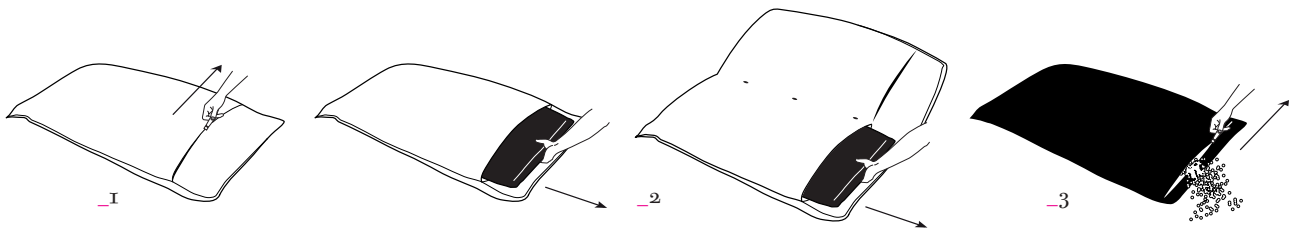

// **Big floor cushion** with removable fabric for outdoor use, very light and waterproof. The fabric is fully washable. The EPS micro-sphere filling is fully waterproof.

MARIE

TESSUTO / FABRIC
 polivinile, poliester, acetato /
 polyvinyl, polyester, acetate
 sfoderabile / removable cover

RIEMPIMENTO / FILL
 perle in EPS + chip polietilene /
 EPS beads + polyethylene chips

// COLORI TESSUTO / FABRIC COLORS

// SINGLE

// DOUBLE

// 100% SFODERABILE / 100% REMOVABLE COVER

// Marie è completamente sfoderabile.